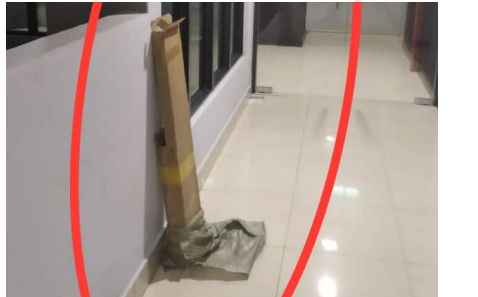

NOTICE

Date : 23/07/2020

From : Grand Subang Management Office

To : All residents of Grand Subang

Ref : **Disposal of Rubbish & Cigarette Buds**

With refer the above matter.

Residents are advised to properly dispose their household rubbish into the bin provided at the Rubbish Chamber located at their respective floor level.

Smokers are reminded that it is not allowed to smoke at the common area (like at the corridor, lift lobby, staircase etc.) except at the designated smoking area located at Ground floor and Level 5 facilities floor smoking area and dispose the ashes and cigarette buds into the bins provided.

Residents are also reminded not to toss your cigarette ashes and or rubbish out of your unit's window/balcony.

It is a Health & Safety Hazard by not following the proper way to dispose the rubbish and cigarette ashes/buds. Please co-operate with us to make The Grand Subang SS 13 a Healthy and Safe residence to live in.

Thank you.

Grand Subang Management Team.